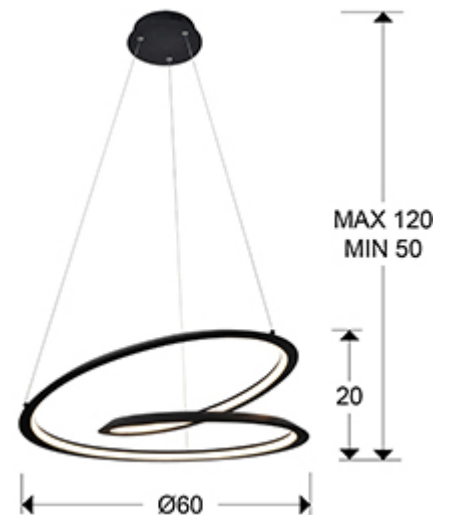

Looping

527583

Recommended product

Pendants

Lamp made of metal and aluminium finished in sanded matt black. Opal silicone diffuser. 36W LED. 1.800 lm. 3000 K.

. This lamp is supplied with GRAVITY TOGGLES, to improve ceiling fixing.

GENERAL INFORMATION

Catalogue: i42 Iluminación
Page: 98
EAN Code: 8435435330309
Type: Pendants
Collection: Looping

SIZES

Sizes: Ø 60.0 ↓ 20.0 cm
Height when installed: 50.0/ max. 120.0 cm
Weight: 2.3 Kg

SIZES WITH PACKAGING

Weight: 4.4 Kg
Volume: 0.1080m³
Sizes: ↔ 67.0 ↓ 24.0 ↗ 67.0 cm

TECHNICAL INFORMATION

IP protection: IP 20
Electric class: Class 1
Maximum power: 36W
Voltage: 220/240 V
Frequency: 50/60 Hz
Colour temperature: 3,000 K
Average lifespan: 50,000 h
Power factor: >0.97
CRI: >80

DRIVER LED

Make: EAGLERISE
Model: LS-40-1050-LI EXC
Quantity: 1 Units
Dimmable: No
Maximum power: 40W
Frequency: 50-60 Hz
Primary voltage: 220-240 V
Type: Corriente constante
Secondary current: 1.050 V
Sizes: ↔ 11,5 ↓ 2,5 ↗ 4,0 cm